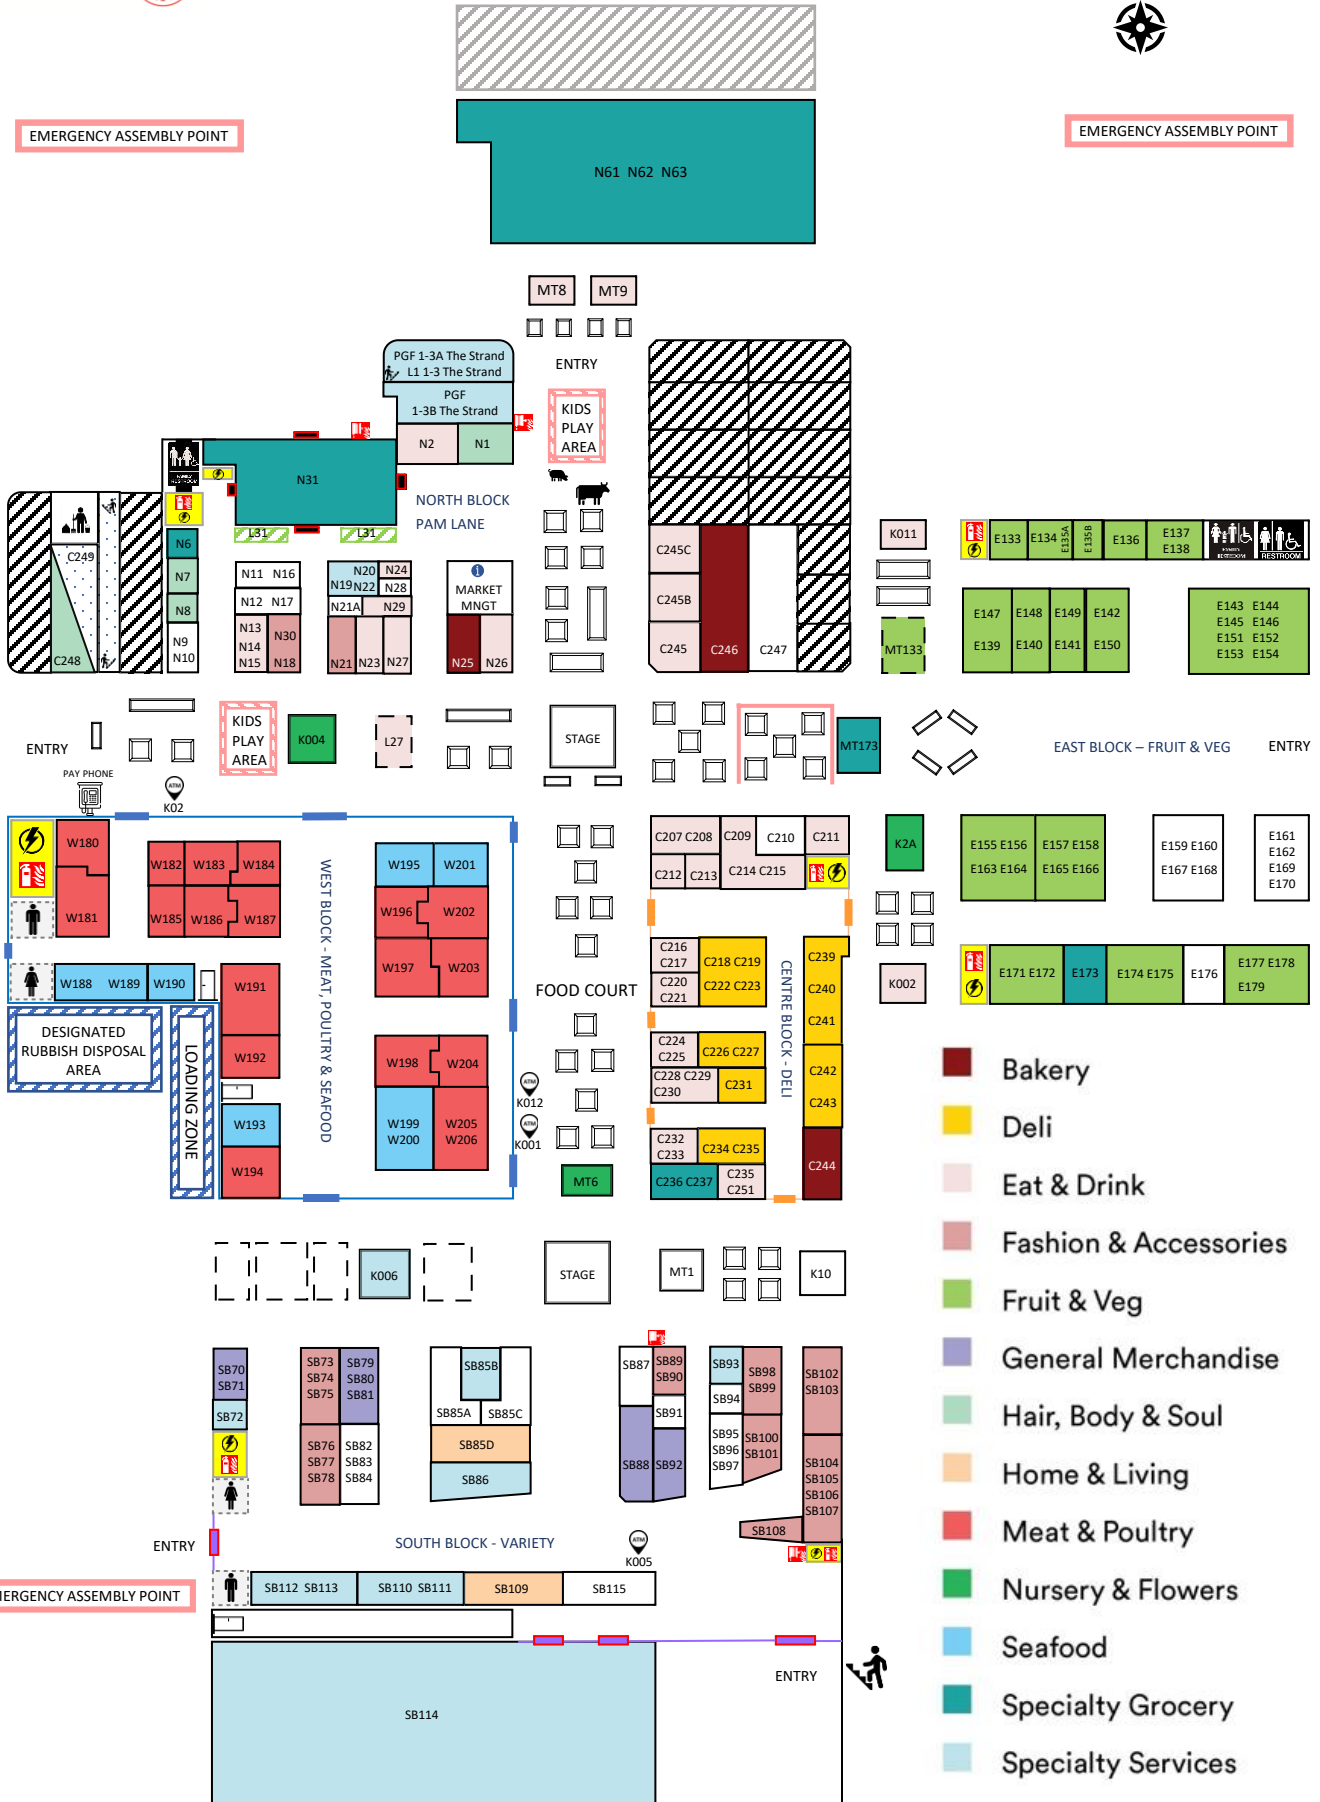

EMERGENCY ASSEMBLY POINT

EMERGENCY ASSEMBLY POINT

- Bakery
- Deli
- Eat & Drink
- Fashion & Accessories
- Fruit & Veg
- General Merchandise
- Hair, Body & Soul
- Home & Living
- Meat & Poultry
- Nursery & Flowers
- Seafood
- Specialty Grocery
- Specialty Services